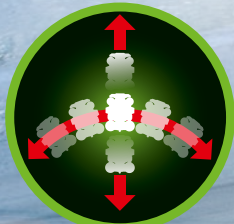

DRIFT ACTION